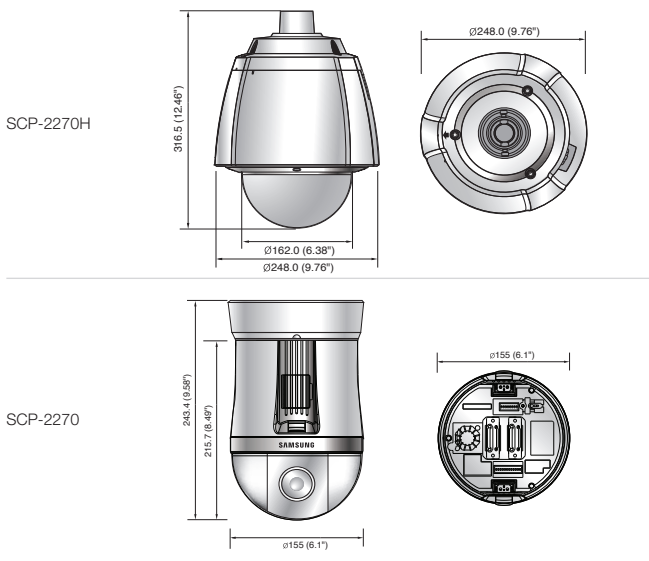

Dimensions

Unit : mm (inch)

Technical Specifications

	SCP-2270THN	SCP-2270N
VIDEO		
Imaging Device	1/4" Ex-view HAD CCD	
Total Pixels	811(H) x 508(V)	795(H) x 596(V)
Effective Pixels	768(H) x 494(V)	752(H) x 582(V)
Scanning System	2 : 1 Interlace	
Synchronization	Internal / Line lock	
Frequency	H : 15.734KHz / V : 59.94Hz	H : 15.625KHz / V : 50Hz
Horizontal Resolution	Color : 600TV lines	
Min. Illumination	Color : 0.2Lux@F1.6 (50IRE), 0.001Lux (Sens-up, 512x) B/W : 0.02Lux@F1.6 (50IRE), 0.0001Lux (Sens-up, 512x)	
S / N Ratio	52dB (AGC off, Weight on)	
Video Output	CVBS : 1.0 Vp-p / 75Ω composite	
LENS		
Focal Length (Zoom Ratio)	3.5 ~ 94.5mm (Optical 27x)	
Max. Aperture Ratio	1 : 1.6(Wide) ~ 3.9(Tele)	
Angular Field of View	H : 55.5°(Wide) ~ 2.24°(Tele) / V : 42.5°(Wide) ~ 1.62°(Tele) (27x)	
Min. Object Distance	1.8m (5.91ft)	
Focus Control	Auto / Manual / One AF	
Zoom Movement Speed	1.8sec (27x)	
PAN / TILT		
Pan Speed / Range	Preset : 600°/s, Manual : 0.024°/s ~ 120°/s; 360° Endless	
Tilt Speed / Range	Preset : 600°/s, Manual : 0.024°/s ~ 120°/s; -5° ~ 185°	
No. Presets / Accuracy	255 / ±0.1°	
OPERATIONAL		
On Screen Display	English, Japanese, Spanish, French, Portuguese, Taiwanese, Korean	English, French, German, Spanish, Italian, Chinese, Russian, Polish, Czech, Turkish, Portuguese
Camera Title	Off / On (Displayed 12 characters)	
Day & Night	Auto (ICR) / External / Color / B/W	
Backlight Compensation	BLC / HLC / Off	
Contrast Enhancement	SSDR (Off / On)	
Digital Noise Reduction	SSNR III (Off / On)	
Digital Image Stabilization	Off / On	
Motion Detection	Built-in	
Privacy Masking	Off / On (8 programmable zones)	
Sens-up (Frame Integration)	2x ~ 512x	
Gain Control	Off / Low / Medium / High / Manual	
White Balance	ATW / Outdoor / Indoor / Manual / AWC (1,700K° ~ 11,000K°)	
Electronic Shutter Speed	1/60 ~ 1/120,000sec	1/50 ~ 1/120,000sec
Digital Zoom	Off / On (2x ~ 16x)	
Digital Flip	Off / On	
VPS	Off / On	
Intelligent Video	Off / Detection / Tracking / Fixed_Moved	
PIP	Off / On	
Schedule	Day / Time	
Alarm	8 In 3 Out	
Communication	Coaxial control, RS-485	
Protocol	Coax : Pelco-C (Coaxitron) RS-485 : Samsung-T/E, Pelco-D/P, Panasonic, Bosch, Honeywell, Vicon, AD, GE	
ENVIRONMENTAL		
Operating Temperature / Humidity	-50°C ~ +50°C (-58°F ~ +122°F) / up to 100% RH : SCP-2270H -10°C ~ +50°C (+14°F ~ +122°F) / 20% ~ 80% RH : SCP-2270	
Ingress Protection	IP66 : SCP-2270H	
ELECTRICAL		
Input Voltage	24V AC ±10%	
Power Consumption	Max. 15W / 60W (Fan & heater on) : SCP-2270H, Max. 15W : SCP-2270	
MECHANICAL		
Color / Material	Ivory / Aluminum, Plastic (Dome cover : Clear)	
Dimensions (WxH)	Ø248.0 x 316.5mm (Ø9.76" x 12.46") : SCP-2270H Ø155.0 x 243.4mm (Ø6.1" x 9.58") : SCP-2270	
Weight	4.5kg (9.92 lb) : SCP-2270H, 2kg (4.41 lb) : SCP-2270