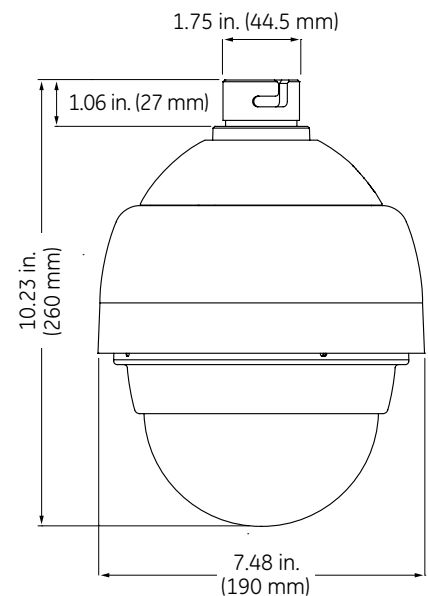

Presets	256 (Max 128 on GE protocols)
Sequences	8
Auto-pan patterns	8
Tours	8
Zone titles	16
Auto home function	Yes
Auto-flip	Digital/Mechanical/Off
Privacy zones	16
Digital slow shutter	Yes
Day/Night: IR cut filter	Day/Night models only

Mechanical Features	
Pan travel range	360° endless
Tilt travel range	-10° - 190°
Backlight compensation	Yes
Auto iris control	Yes
Auto gain control	Yes
Pan/Tilt speed in preset	5° - 300°/sec

Communications	
Connection	GE RS422; GE RS485; Pelco P&D, Vicon, VCL, Philips, AD, JVC
Maximum devices	255

Alarm	
Alarm inputs/Alarm outputs	8/1

Ordering Information

NTSC	
TVP-12C	TruVision Mini PTZ, 12X Color, Indoor, NTSC
TVP-12DN	TruVision Mini PTZ, 12X, D/N, Indoor, NTSC
TVP-12C-E	TruVision Mini PTZ, 12X Color, Outdoor IP66, NTSC
TVP-12DN-E	TruVision Mini PTZ, 12X, D/N, Outdoor IP66, NTSC

Available Accessories	
TVP-FM	TruVision Mini PTZ indoor flush mount
TVP-WM	TruVision Mini PTZ short wall mount
TVP-LWM	TruVision Mini PTZ long wall mount
TVP-IWA	TruVision Mini PTZ indoor wall adapter (requires TVP-WM or TVP-LWM)
TVP-ISB	TruVision Mini PTZ indoor smoked bubble
TVP-ESB	TruVision Mini PTZ outdoor smoked bubble

Dimensional Diagram

imagination at work