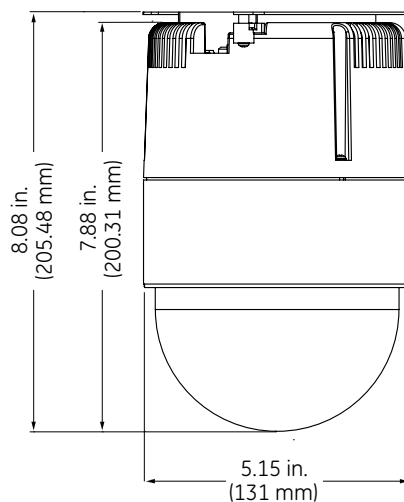

Presets	256 (Max 128 on GE protocols)
Sequences	8
Auto-pan patterns	8
Tours	8
Zone titles	16
Auto home function	Yes
Auto-flip	Digital/Mechanical/Off
Privacy zones	16
Digital slow shutter	Yes
Day/Night: IR cut filter	Day/Night models only

Mechanical Features	
Pan travel range	360° endless
Tilt travel range	-10° - 190°
Backlight compensation	Yes
Auto iris control	Yes
Auto gain control	Yes
Pan/Tilt speed in preset	5° - 300°/sec

Communications	
Connection	GE RS422; GE RS485; Pelco P&D, Vicon, VCL, Philips, AD, JVC
Maximum devices	255

Alarm	
Alarm inputs/Alarm outputs	8/1

Ordering Information

NTSC	
TVP-12C	TruVision Mini PTZ, 12X Color, Indoor, NTSC
TVP-12DN	TruVision Mini PTZ, 12X, D/N, Indoor, NTSC
TVP-12C-E	TruVision Mini PTZ, 12X Color, Outdoor IP66, NTSC
TVP-12DN-E	TruVision Mini PTZ, 12X, D/N, Outdoor IP66, NTSC

Available Accessories	
TVP-FM	TruVision Mini PTZ indoor flush mount
TVP-WM	TruVision Mini PTZ short wall mount
TVP-LWM	TruVision Mini PTZ long wall mount
TVP-IWA	TruVision Mini PTZ indoor wall adapter (requires TVP-WM or TVP-LWM)
TVP-ISB	TruVision Mini PTZ indoor smoked bubble
TVP-ESB	TruVision Mini PTZ outdoor smoked bubble

Dimensional Diagram

imagination at work