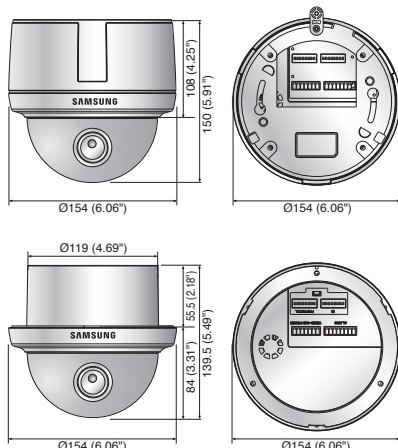

Dimensions

Unit : mm (inch)

Flush Type

Technical Specifications

SCP-2120N	
VIDEO	
Imaging Device	1/4" Super HAD CCD II
Total Pixels	811(H) x 508(V) 795(H) x 596(V)
Effective Pixels	768(H) x 494(V) 752(H) x 582(V)
Scanning System	2 : 1 Interlace
Synchronization	Internal / Line lock
Frequency	H : 15.734KHz / V : 59.94Hz H : 15.625KHz / V : 50Hz
Horizontal Resolution	Color : 600TV lines, B/W : 700TV lines
Min. Illumination	Color : 0.2Lux@F1.67 (50IRE), 0.0004Lux (Sens-up, 512x) B/W : 0.004Lux@F1.67 (50IRE), 0.000008Lux (Sens-up, 512x)
S / N Ratio	52dB (AGC off, Weight on)
Video Output	CVBS : 1.0 Vp-p / 75Ω composite
LENS	
Focal Length (Zoom Ratio)	3.94 ~ 46.05mm (Optical 12x)
Max. Aperture Ratio	1 : 1.67(Wide) ~ 1.88 (Tele)
Angular Field of View	H : 51.54°(Wide) ~ 4.49°(Tele) / V : 39.28°(Wide) ~ 3.39°(Tele)
Min. Object Distance	1m (3.28ft)
Focus Control	Auto / Manual / One shot
Zoom Movement Speed	1.9sec (Wide to tele)
PAN / TILT	
Pan Range	360° Endless
Pan Speed	Preset : 650°/sec, Manual : 0.05°/sec ~ 120°/sec (Proportional zoom ratio)
Tilt Range	-5° ~ 185°
Tilt Speed	Preset : 650°/sec, Manual : 0.05°/sec ~ 120°/sec (Proportional zoom ratio)
Preset	255
Preset Accuracy	±0.1°
OPERATIONAL	
On Screen Display	English, French, German, Spanish, Italian, Portuguese, Korean English, French, German, Spanish, Italian, Chinese, Portuguese
Camera Title	Off / On (Displayed 12 characters)
Day & Night	Off / Auto / B/W
Backlight Compensation	BLC / HLC / Off
Contrast Enhancement	SSDR (Off / On)
Digital Noise Reduction	SSNR III (Off / Low / Medium / High)
Motion Detection	Off / On
Privacy Masking	Off / On (8 programmable zones)
Sens-up (Frame Integration)	2x ~ 512x
Gain Control	Off / Low / Medium / High / Manual
White Balance	ATW / ATW(IN) / ATW(OUT) / Manual / AWC
Electronic Shutter Speed	1/60 ~ 1/120,000sec 1/50 ~ 1/120,000sec
Digital Zoom	Off / On (2x ~ 16x)
Digital Flip	Off / On
Schedule	Day / Time
Alarm	2 In 2 Out
Communication	Coaxial control (SPC-300 compatible), RS-485
Protocol	Coax : Pelco-C (Coaxitron) RS-485 : Samsung-T/E, Pelco-D/P, Vicon, Panasonic, Bosch, Honeywell, AD, GE
ENVIRONMENTAL	
Operating Temperature / Humidity	-10°C ~ +50°C (+14°F ~ +122°F) / Less than 90% RH
ELECTRICAL	
Input Voltage / Current	24V AC ±10%
Power Consumption	Max. 12W
MECHANICAL	
Color / Material	Ivory / Plastic (Dome cover : Clear)
Dimensions (WxH)	Ø154.0 x 150.0mm (Ø6.06" x 5.91")
Weight	1Kg (2.2 lb)

ANALOG